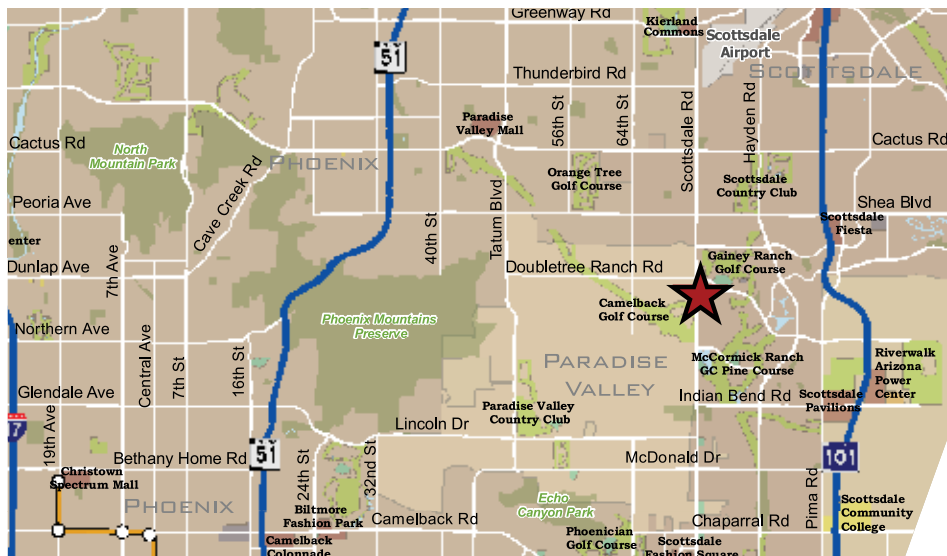

Area Amenities:

- Within walking distance to the Shops Gainey Village – a distinctive blend of exceptional shops and diverse restaurant options including Bloom, Dish, The Village Tavern, McCormick and Schmicks, Pei Wei, Gardunos, Picasso's Gourmet Pizza, and the Paradise Bakery and Café
- Adjacent to the 162-room Gainey Suites Hotel and the award winning Gainey Village Health Club and Spa
- Close proximity to the 500-room Hyatt Regency Scottsdale Resort and Spa at Gainey Ranch
- Three miles from the Loop 101 Freeway Via de Ventura interchange
- A short four-mile drive to the Scottsdale Airpark and Scottsdale Fashion Square Mall