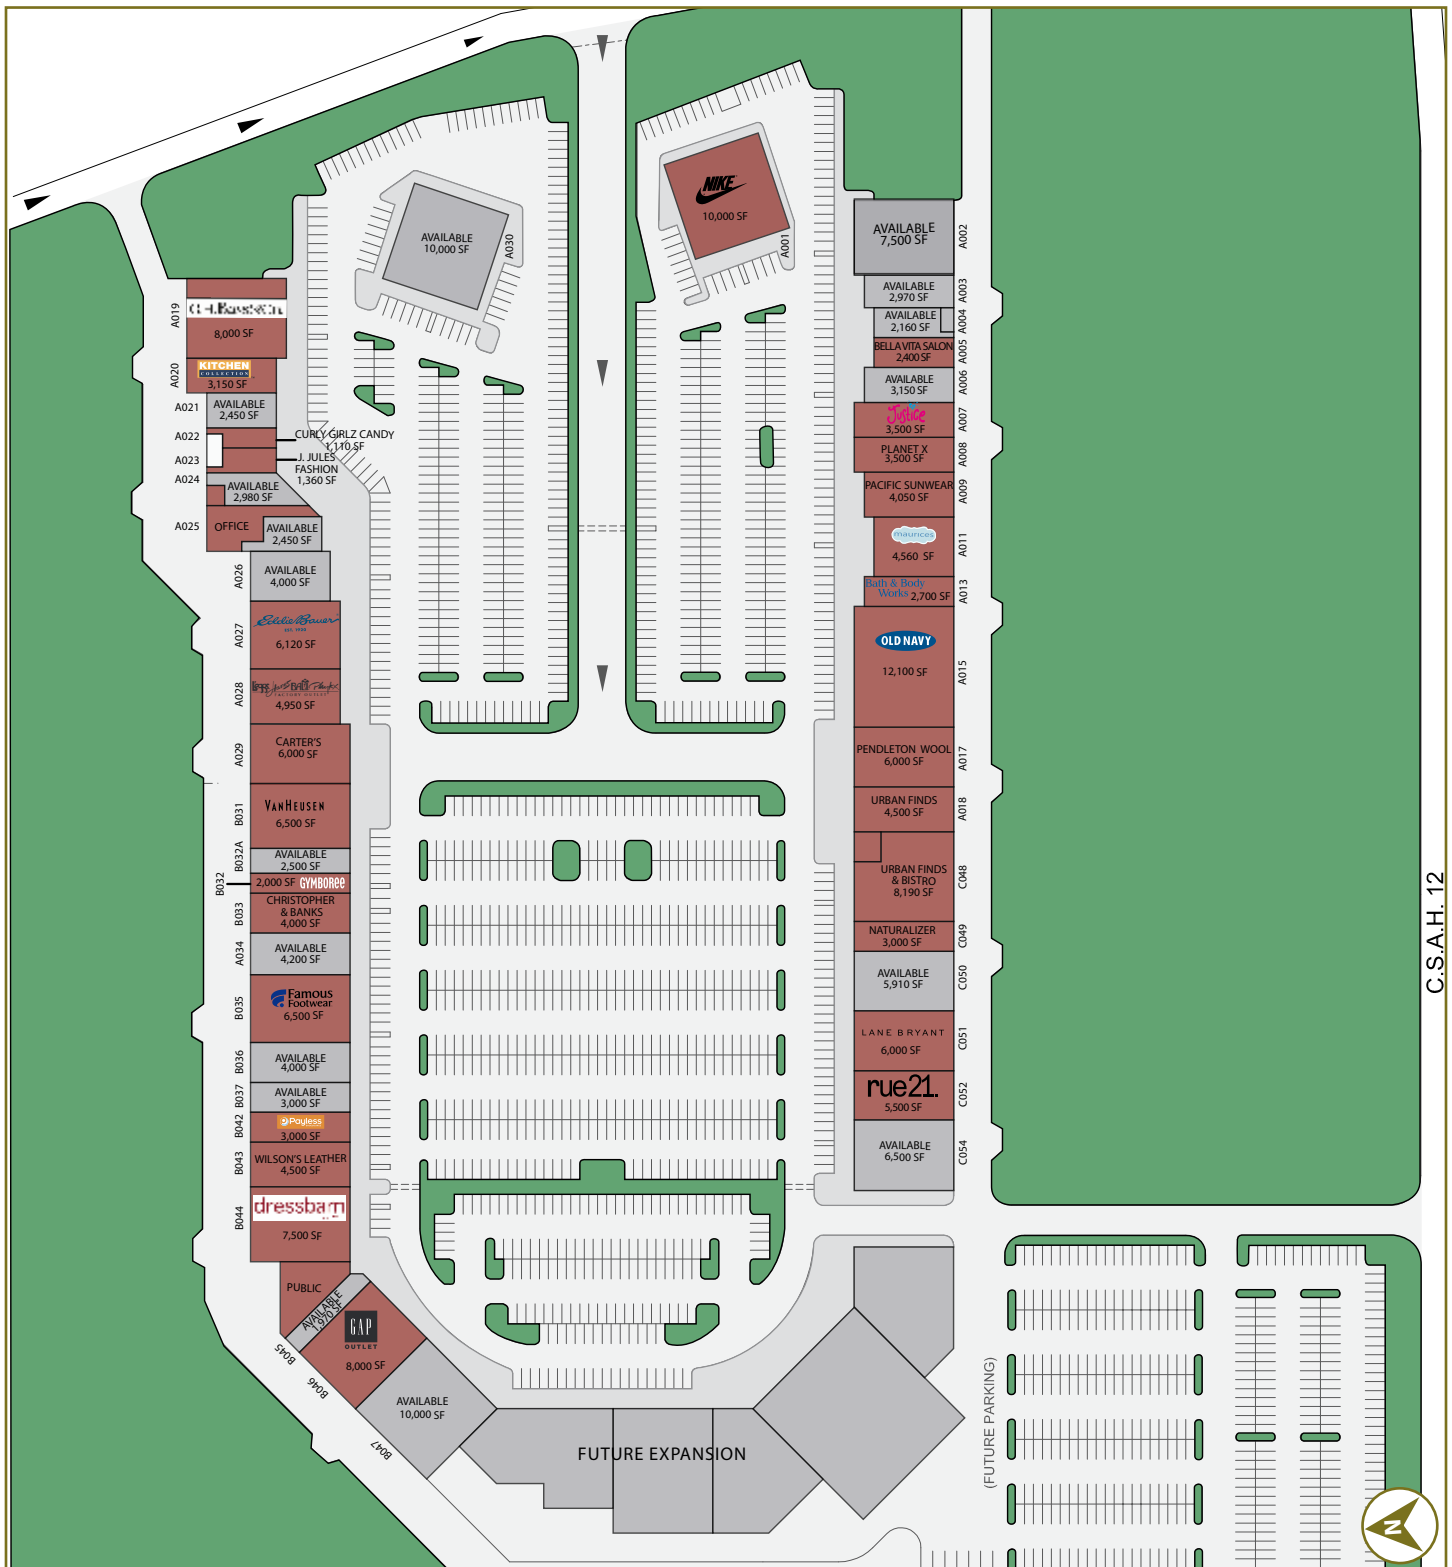

The Woodmont Company

Building solid relationships one location at a time...

Medford Outlet Center MEDFORD, MINNESOTA

PROPERTY OVERVIEW:

- » 223,660 SF
- » Located on I-35 at Exit 48 ▪ 6750 West Frontage Road

The Woodmont Company

Building solid relationships one location at a time...

The Woodmont Company

Building solid relationships one location at a time...

MEDFORD OUTLET CENTER

LANE BRYANT

COUNTY HIGHWAY 12

NW 32ND AVENUE

WEST FRONTAGE ROAD

WEST

McDonald's

35

Callout 1: VAN HEUSEN, GYMBOREE OUTLET, maurices, OLD NAVY, NIKE, Famous Footwear, rue21, dressbarn, Bath & Body Works, GAP OUTLET, Eddie Bauer, EST. 1928, PENDLETON, KITCHEN COLLECTION, LEISURE BATH FACTORY OUTLET.

Callout 2: Cabela's, The Great Serengeti Water park, Holiday Dunes, Family Dunes, CJR QuikTrip, Comfort INN, Tropical Love, Spikes & Steaks.

Callout 3: Sears, ASHLEY FURNITURE INDUSTRIES, INC.

CITY	STATE	MILES TO SITE
Mason City	Iowa	81
Minneapolis	Minnesota	58
Rochester	Minnesota	37
Mayo Clinic	Minnesota	40
St. Paul	Minnesota	60