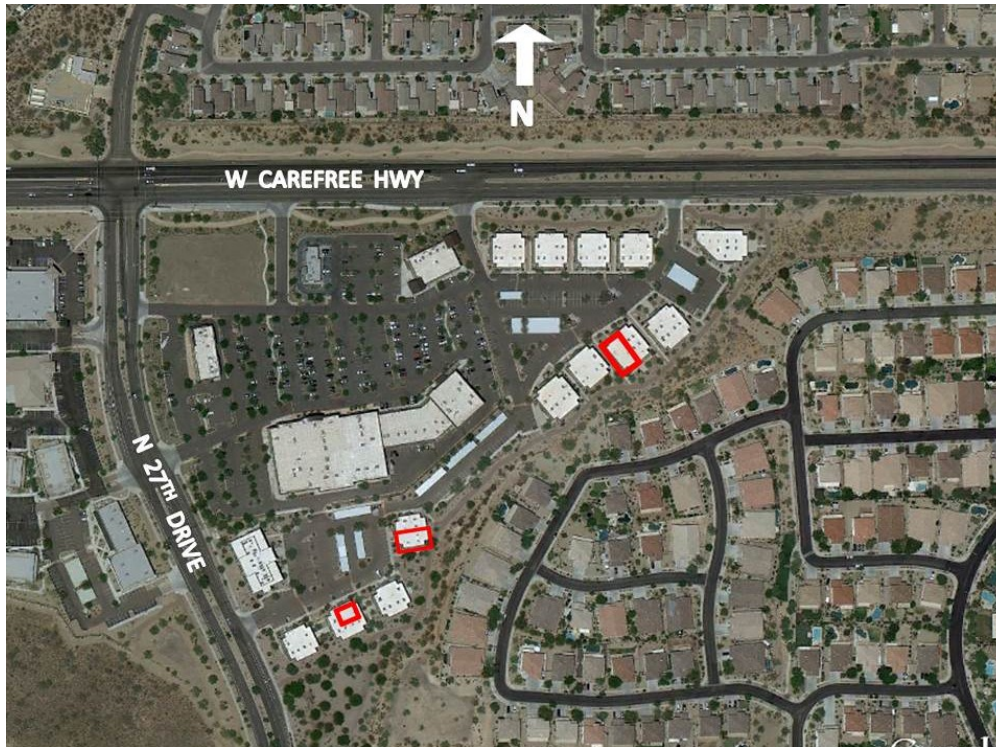

OFFICE CONDOS

BUILT TO SUIT - FOR SALE OR LEASE

2525 W CAREFREE HWY | PHOENIX, AZ 85085

The Village at
Sonoran Canyon

EXECUTIVE SUITES

CHRIS MUNKEL DDS
CHRIS MUNKEL DDS

CAREFREE WELLNESS

ANDERSON SMILE STUDIO

Sonoran Foothills Oral Surgery

carefree vineyard church

Allstate You're in good hands

34225

OFFICE CONDOS

BUILT TO SUIT - FOR SALE OR LEASE

Overview

- BUILT TO SUIT OFFICE CONDOS FOR SALE OR LEASE
- BLDG 2B: 1,430 SF - MEDICAL - \$21.50 MG
- BLDG 4B: 1,228 - 2,563 SF (\$18.50 MG)
- BLDG 7A: 1,597 - 3,271 SF (\$18.50 MG)

Location

- LOCATED EAST OF I-17 ON CAREFREE HWY
- ADJACENT TO RETAIL CENTER
- BUILDING SIGNAGE AVAILABLE
- HIGH TRAFFIC AREA

For additional information:

RICH ANDRUS

STUART MILNE

480-659-1777

480-659-1777

rich.andrus@menlocre.com