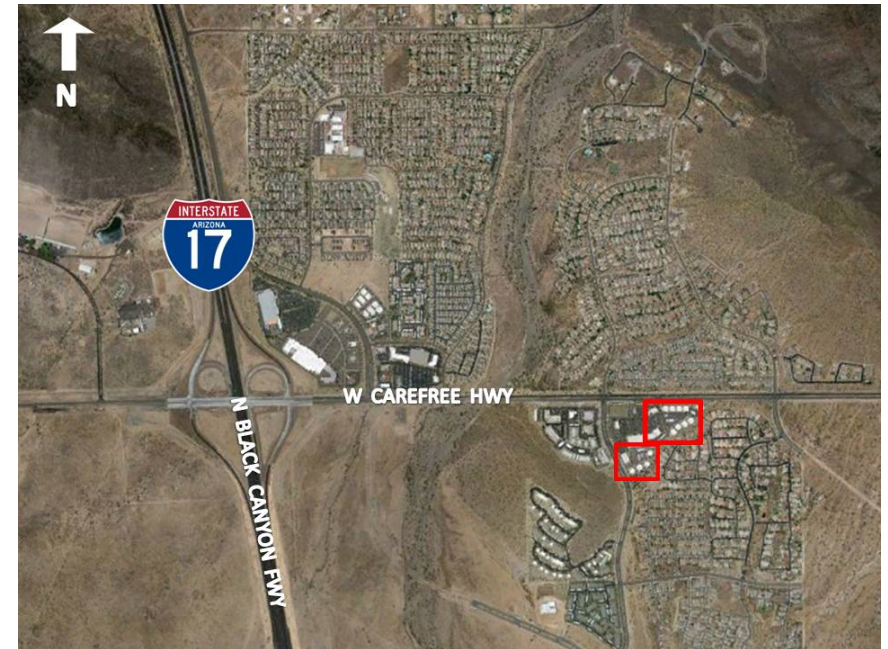

OFFICE CONDOS

BUILT TO SUIT - FOR SALE OR LEASE

2525 W CAREFREE HWY | PHOENIX, AZ 85085

The Village at
Sonoran Canyon

EXECUTIVE SUITES

CHRIS MUNKEL DDS
CHRIS MUNKEL DDS

CAREFREE WELLNESS

ANDERSON SMILE STUDIO

Sonoran Foothills Oral Surgery

carefree vineyard church

Allstate You're in good hands

34225

OFFICE CONDOS

BUILT TO SUIT - FOR SALE OR LEASE

Overview

- BUILT TO SUIT OFFICE CONDOS FOR SALE OR LEASE
- BLDG 2B: 1,430 SF - MEDICAL - \$21.50 MG
- BLDG 4B: 1,228 - 2,563 SF (\$18.50 MG)
- BLDG 7A: 1,597 - 3,271 SF (\$18.50 MG)

Location

- LOCATED EAST OF I-17 ON CAREFREE HWY
- ADJACENT TO RETAIL CENTER
- BUILDING SIGNAGE AVAILABLE
- HIGH TRAFFIC AREA

For additional information:

RICH ANDRUS

STUART MILNE

480-659-1777

480-659-1777

rich.andrus@menlocre.com