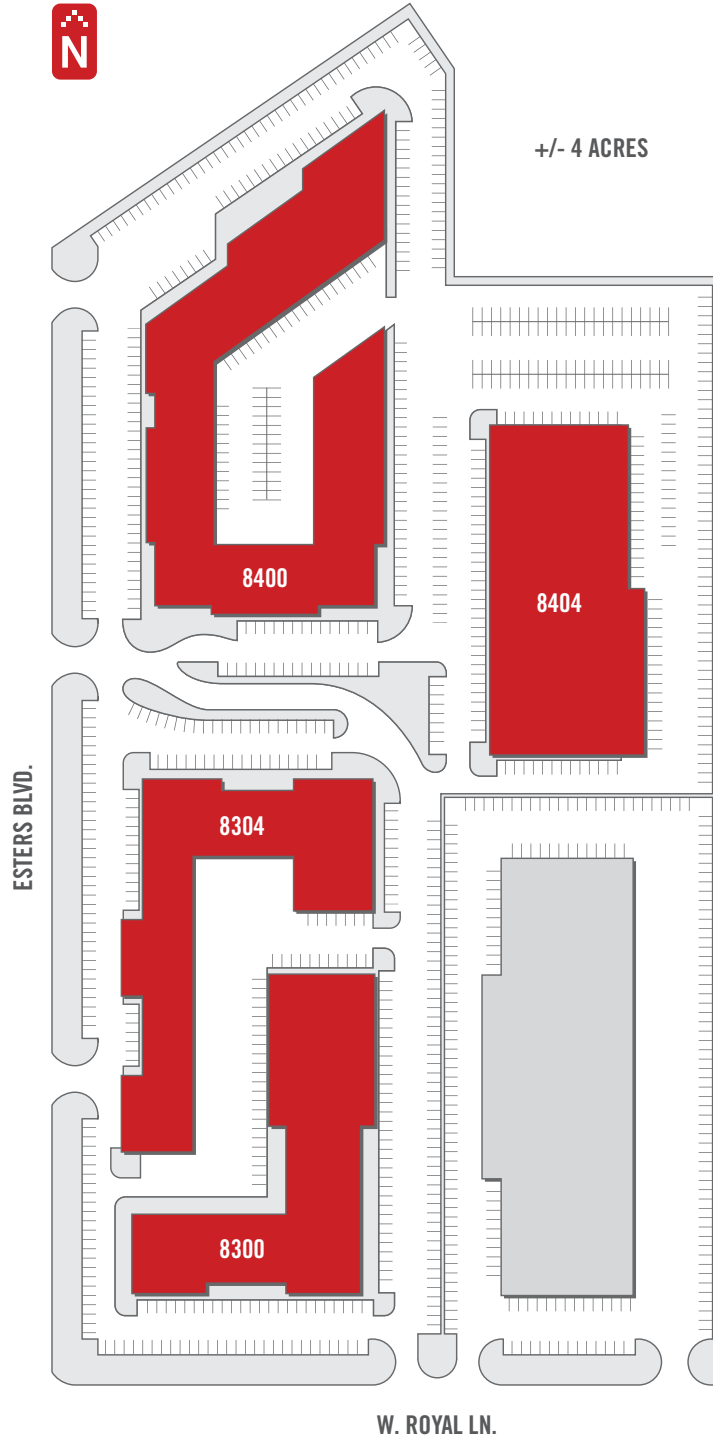

Freeport Business Park

8300-8404 FREEPORT PARKWAY, IRVING, TX

SITE PLAN:

OWNED AND OPERATED BY

PSBUSINESSPARKS

www.psbusinessparks.com

FOR LEASING CONTACT:

TODD GIRAND

972.907.3610

tgirand@psbusinessparks.com