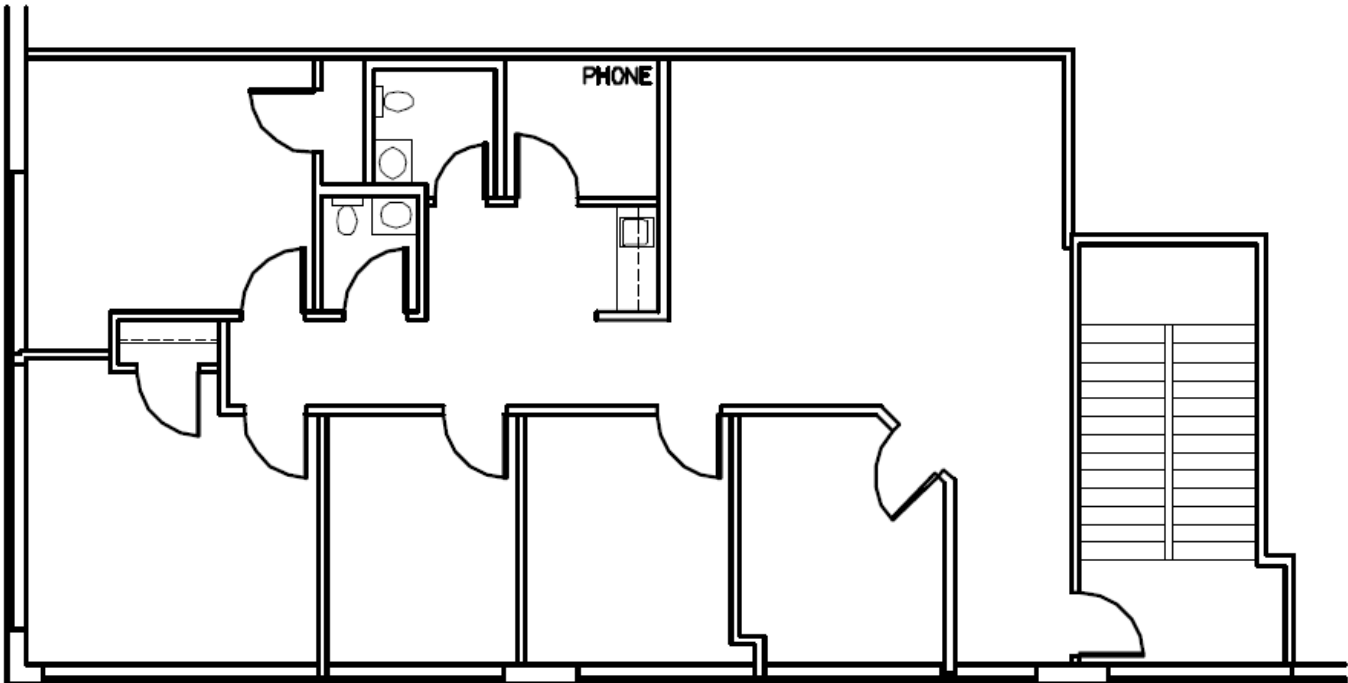

Prologis Port America

1,526 Square Feet Mezzanine Space For Lease

756 Port America, Suite 100a, Grapevine, TX 76051 USA

PROLOGIS

Lincoln Property Company

Gil Stroube

gstroube@lpc.com

ph +1 214.740.3427